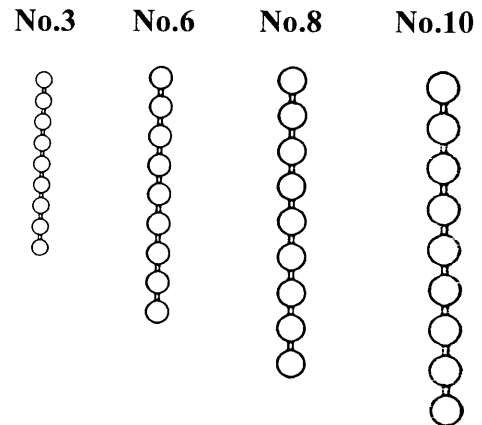

BALL CHAINS - Brass, Steel & Stainless Steel

(All dimensions are approximate & given as a guide only)

Ball Chains - Brass

Code No.	Size	Ball Diameter mm	Ball Diameter Imperial Equivalent
101 24	No.3	2.4	3/32"
101 32	No.6	3.2	1/8
101 40	No.8	4	5/32
101 45	No.10	4.5	3/16

FINISHES: polished; chrome; nickel

Ball Chains - Steel

Code No.	Size	Ball Diameter mm	Ball Diameter Imperial Equivalent
103 24	No.3	2.4	3/32"
103 32	No.6	3.2	1/8

FINISHES: nickel plated only

Ball Chains - Stainless Steel

Code No.	Size	Ball Diameter mm	Ball Diameter Imperial Equivalent
105 24	No.3	2.4	3/32"
105 32	No.6	3.2	1/8

FINISHES: polished

SUPPLIED: 10 metre boxes; reels; bulk on reels

BALL CHAIN FITTINGS - Brass, Steel, Stainless Steel

Code No.	Size
125 03	No.3
125 66	No.6

SUPPLIED: 100 per box; bulk in 1,000's